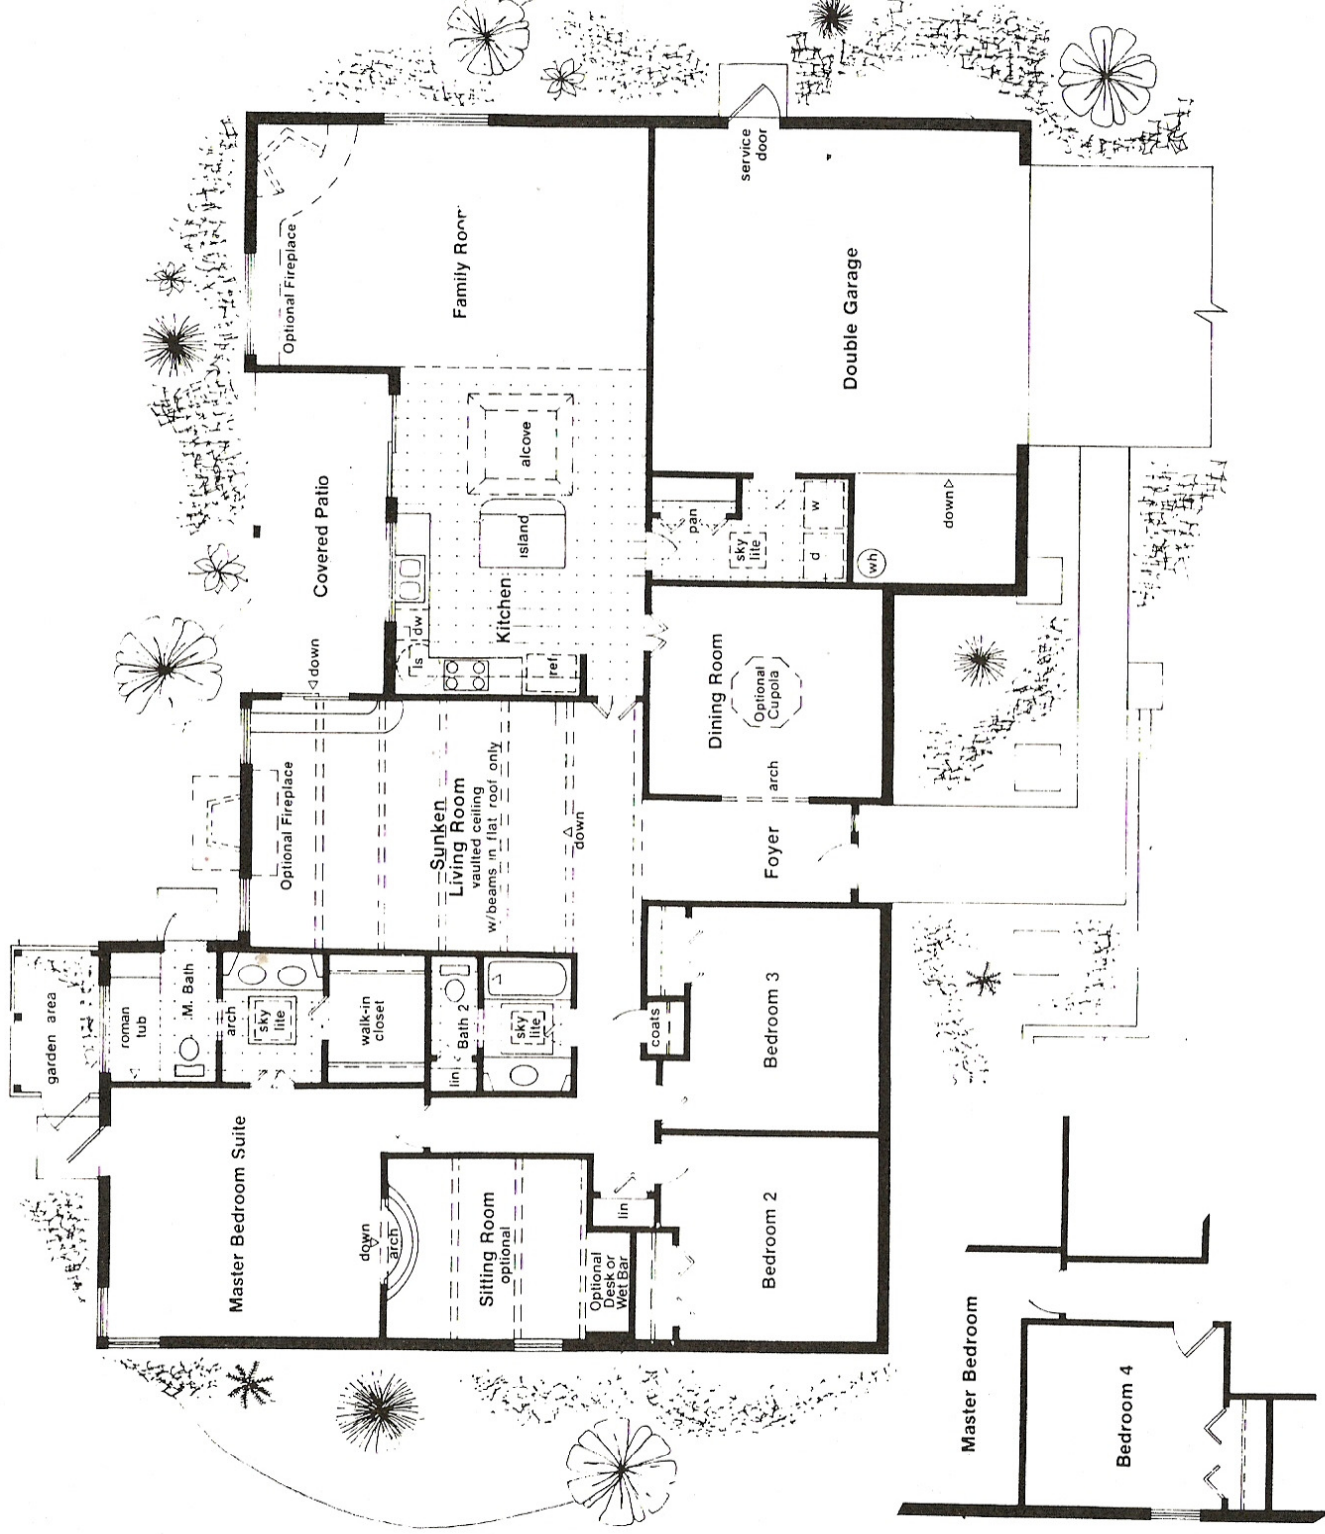

# The Windsor

Plan 306

4 Bedrooms, 2 Baths

Phoenix

**Camelot Homes  
by J.W. Hancock**  
the particular homebuilder!

THESE DRAWINGS ARE THE PROPERTY OF J.W. HANCOCK ENTERPRISES, INC.  
AND THE REPRODUCTION OR USE OF ANY ELEMENT IS FORBIDDEN BY LAW  
EXCEPT BY THE EXPRESSED WRITTEN PERMISSION OF J.W. HANCOCK.

Builder reserves the right  
to make minor modifications  
to plans and materials during  
course of construction.