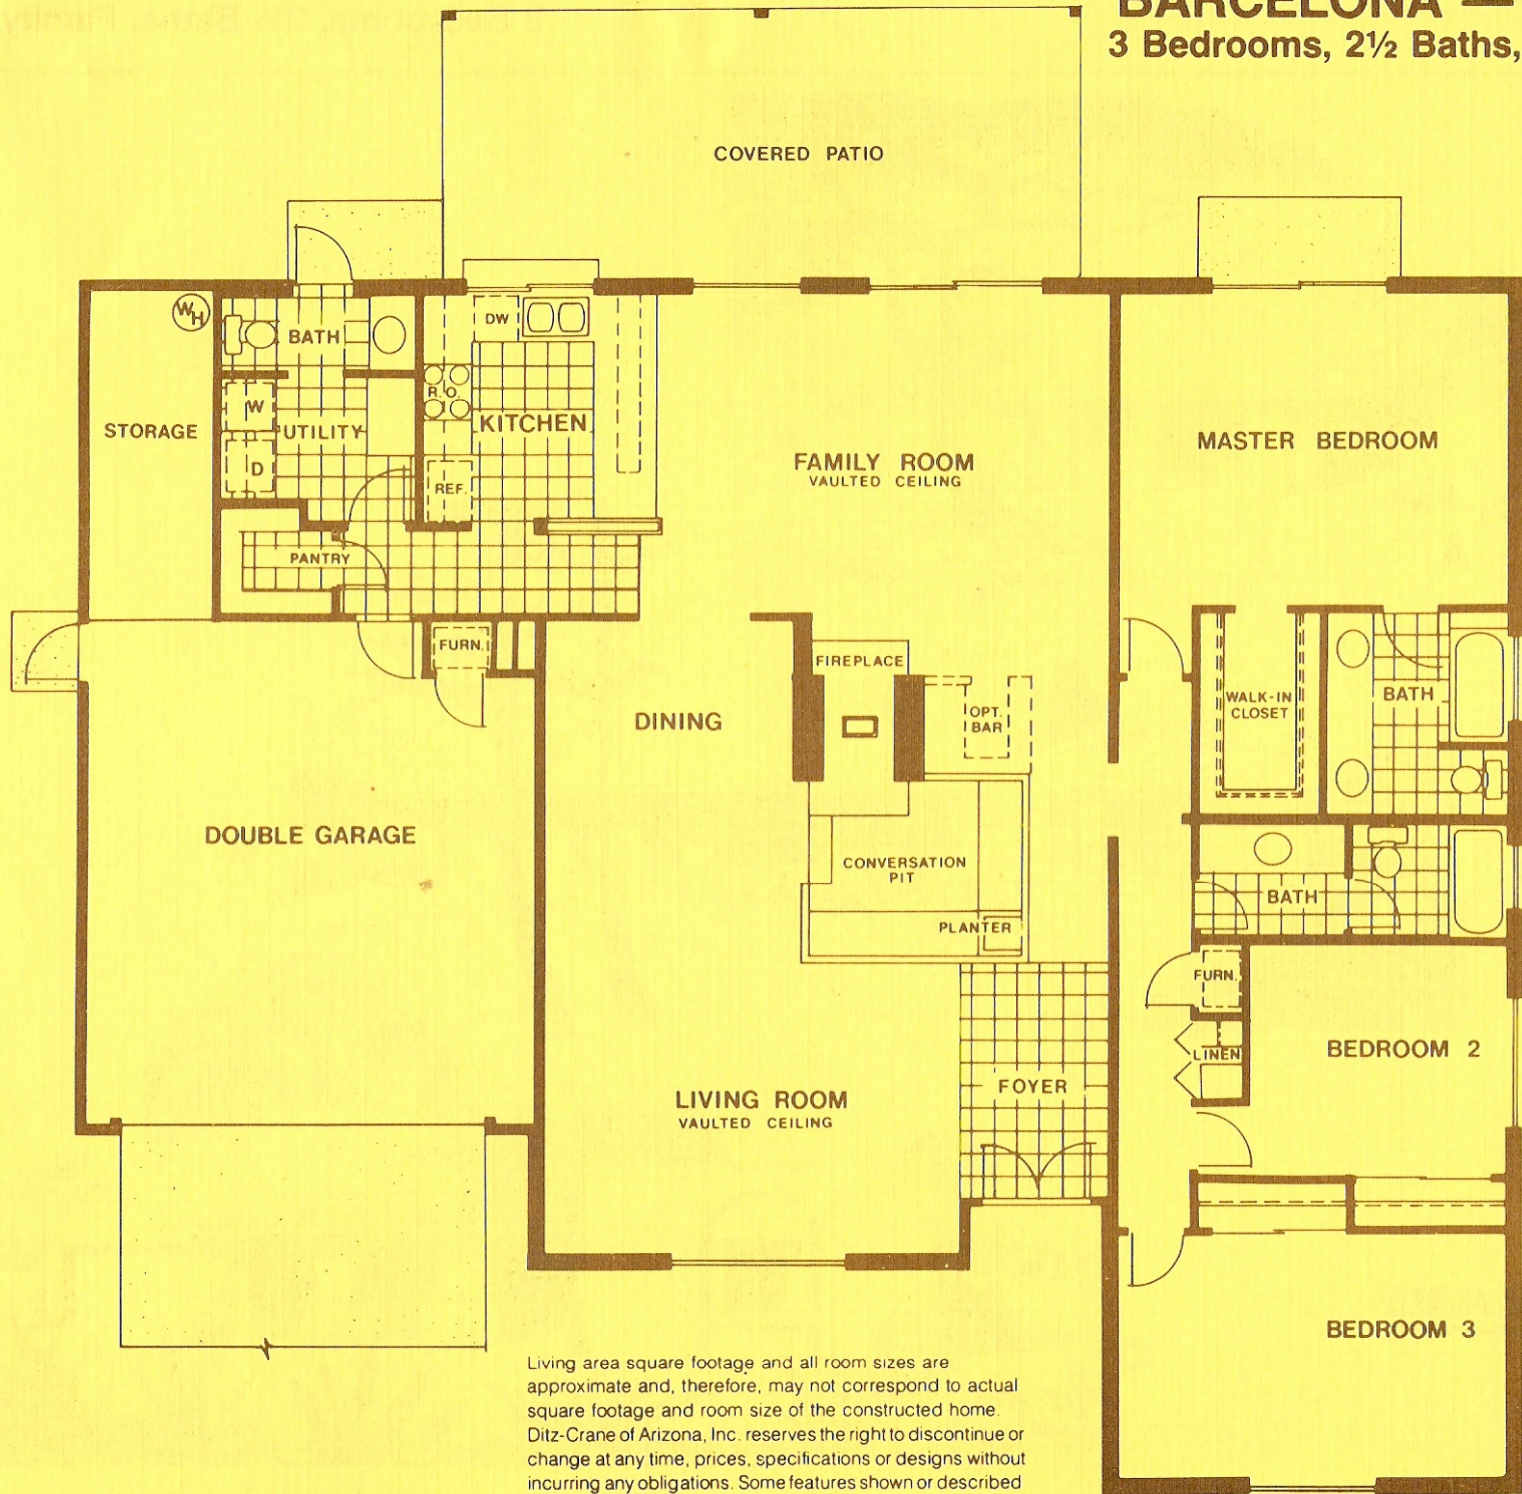

BARCELONA — Plan 3001

3 Bedrooms, 2½ Baths, Family Room

Living area square footage and all room sizes are approximate and, therefore, may not correspond to actual square footage and room size of the constructed home. Ditz-Crane of Arizona, Inc. reserves the right to discontinue or change at any time, prices, specifications or designs without incurring any obligations. Some features shown or described are optional at extra cost.