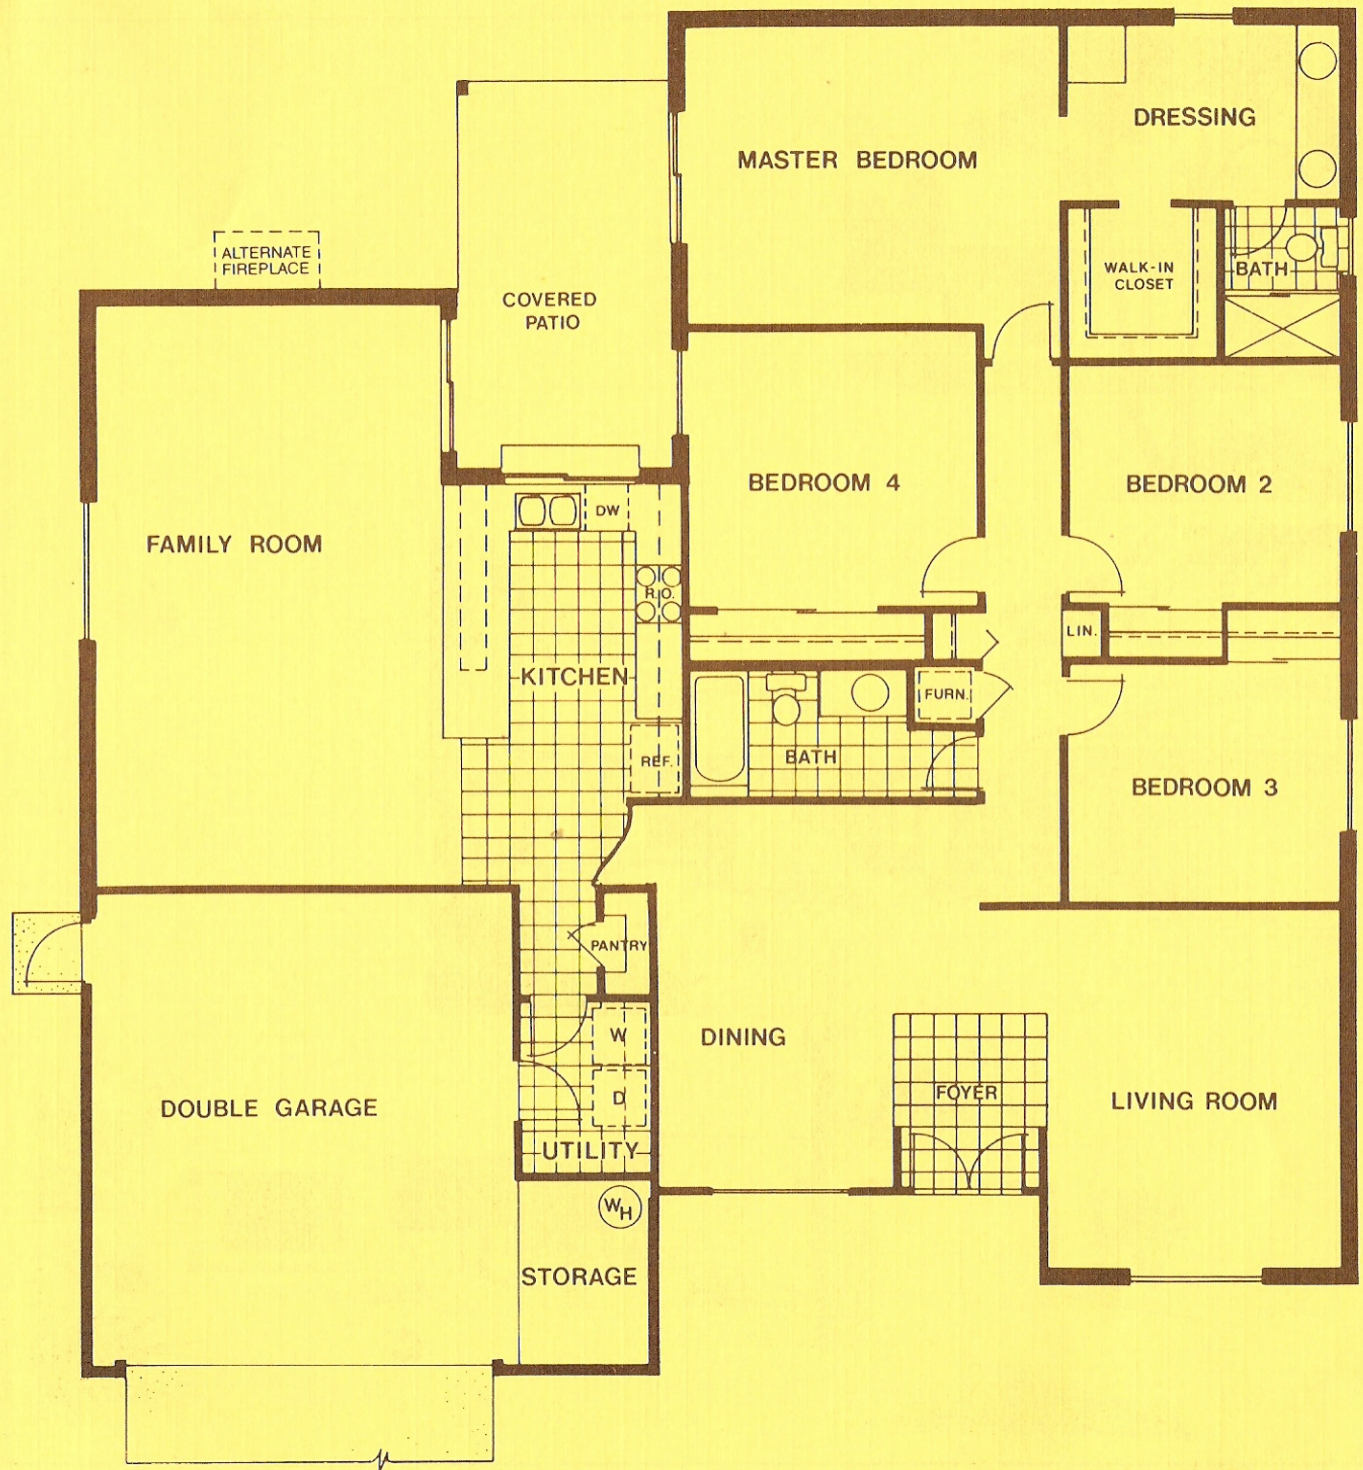

# HERMOSA — Plan 3004

4 Bedrooms, 2 Baths, Family Room

## OPT. RETREAT

Living area square footage and all room sizes are approximate and, therefore, may not correspond to actual square footage and room size of the constructed home. Ditz-Crane of Arizona, Inc. reserves the right to discontinue or change at any time, prices, specifications or designs without incurring any obligations. Some features shown or described are optional at extra cost.