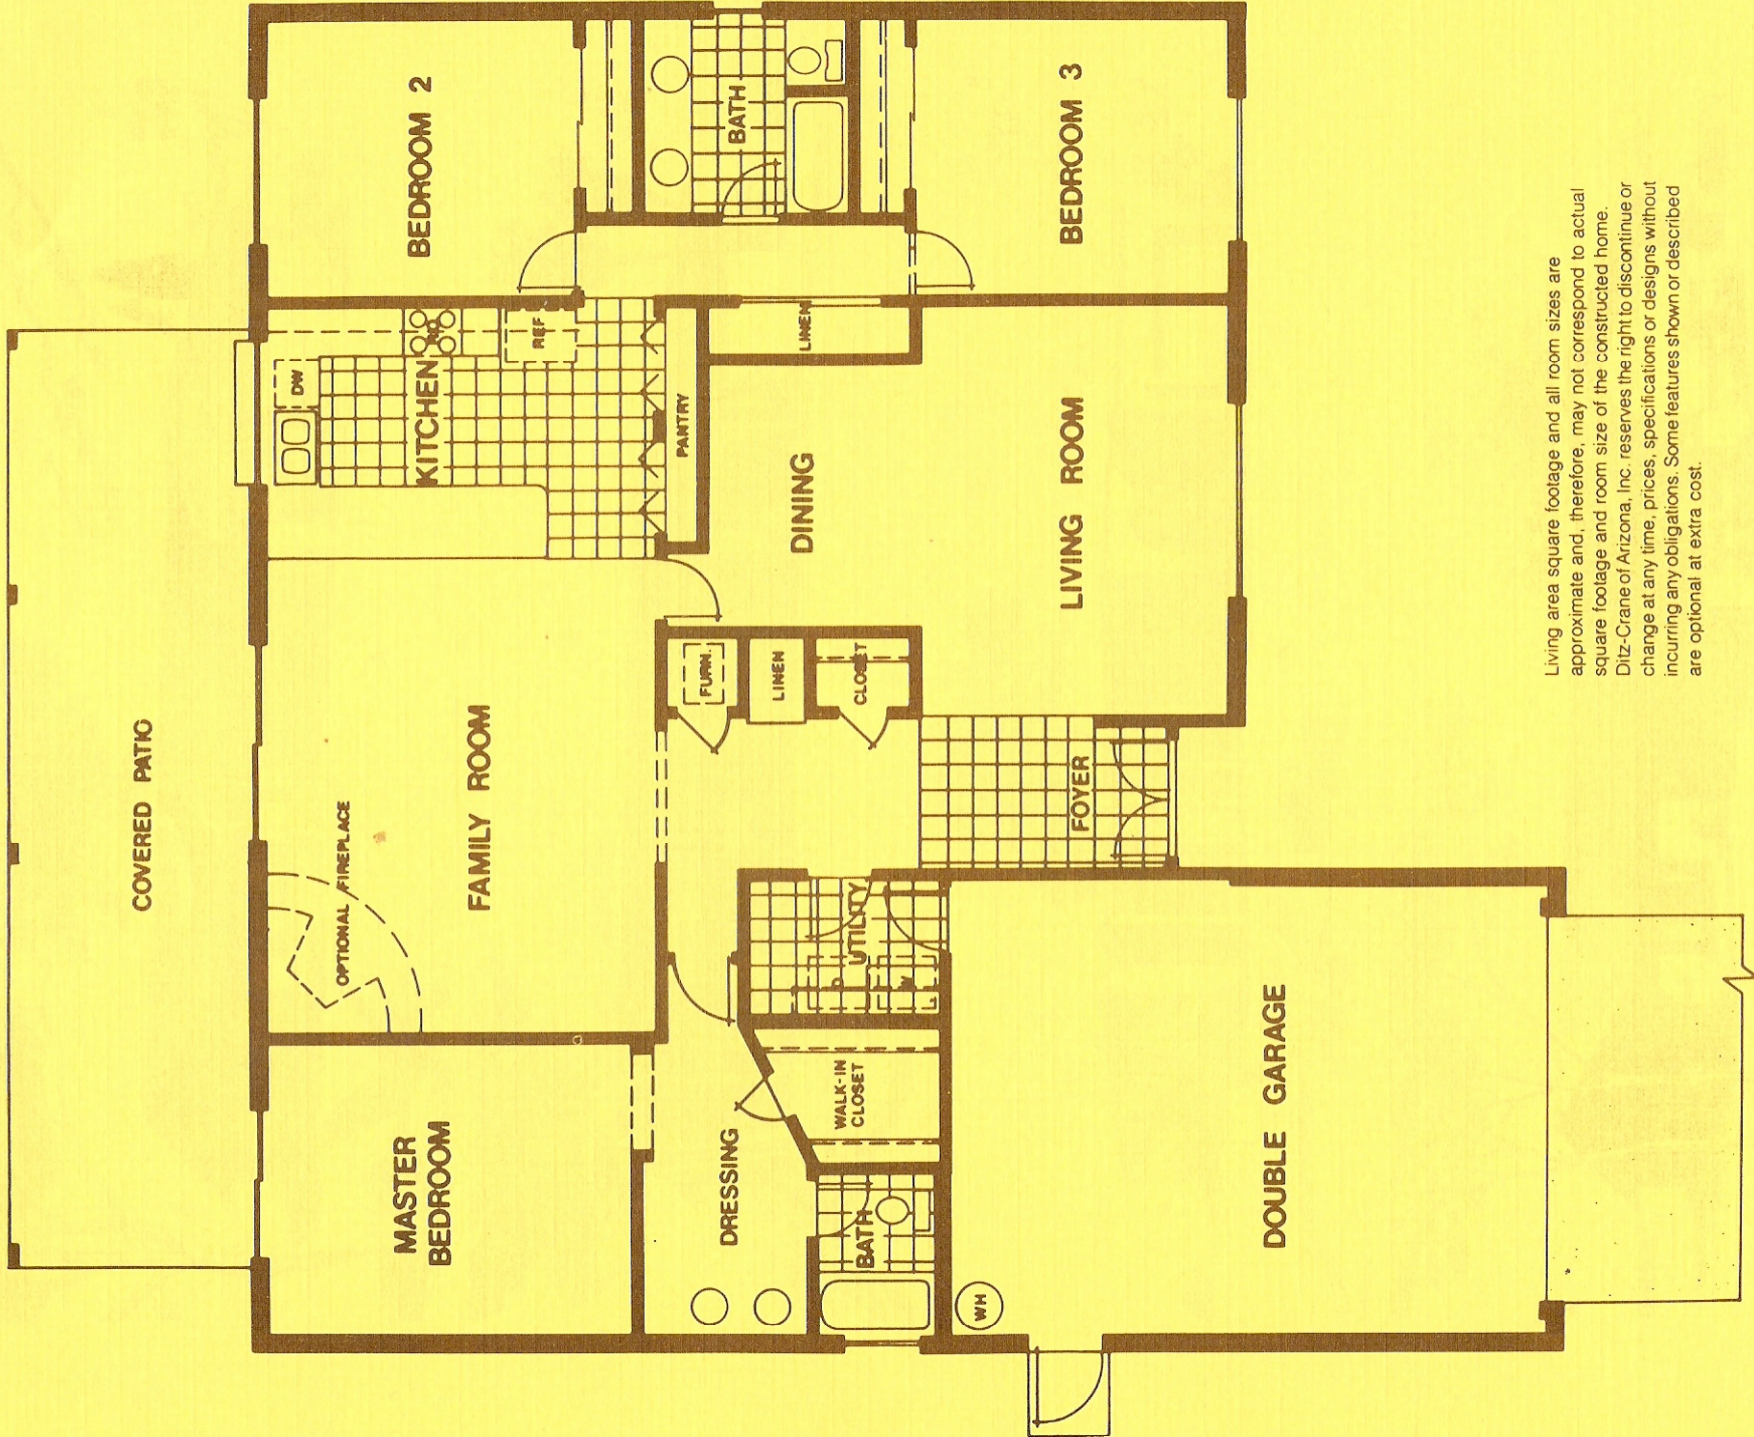

# VALENCIA — Plan 3005

3 Bedrooms, 2 Baths, Family Room

Living area square footage and all room sizes are approximate and, therefore, may not correspond to actual square footage and room size of the constructed home. Ditz-Crane of Arizona, Inc. reserves the right to discontinue or change at any time, prices, specifications or designs without incurring any obligations. Some features shown or described are optional at extra cost.