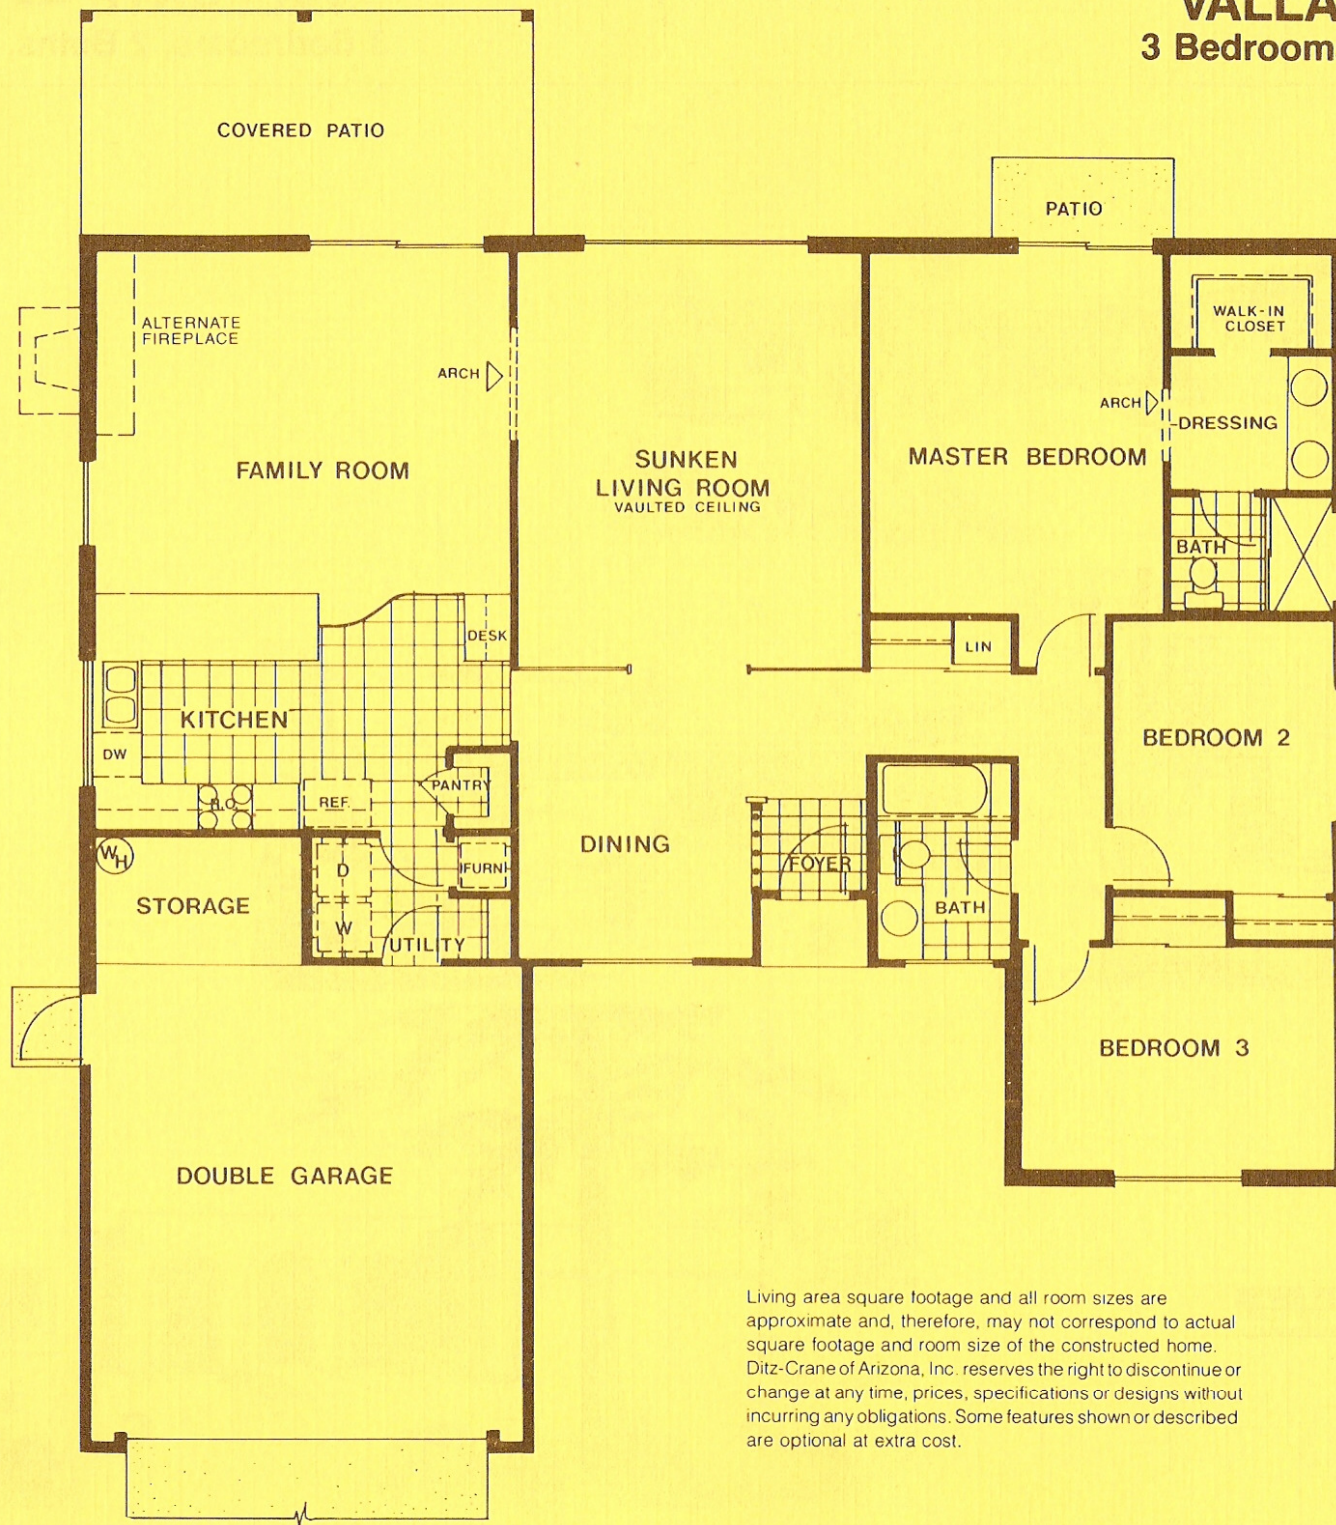

VALLARTE — Plan 3003

3 Bedrooms, 2 Baths, Family Room

Living area square footage and all room sizes are approximate and, therefore, may not correspond to actual square footage and room size of the constructed home. Ditz-Crane of Arizona, Inc. reserves the right to discontinue or change at any time, prices, specifications or designs without incurring any obligations. Some features shown or described are optional at extra cost.