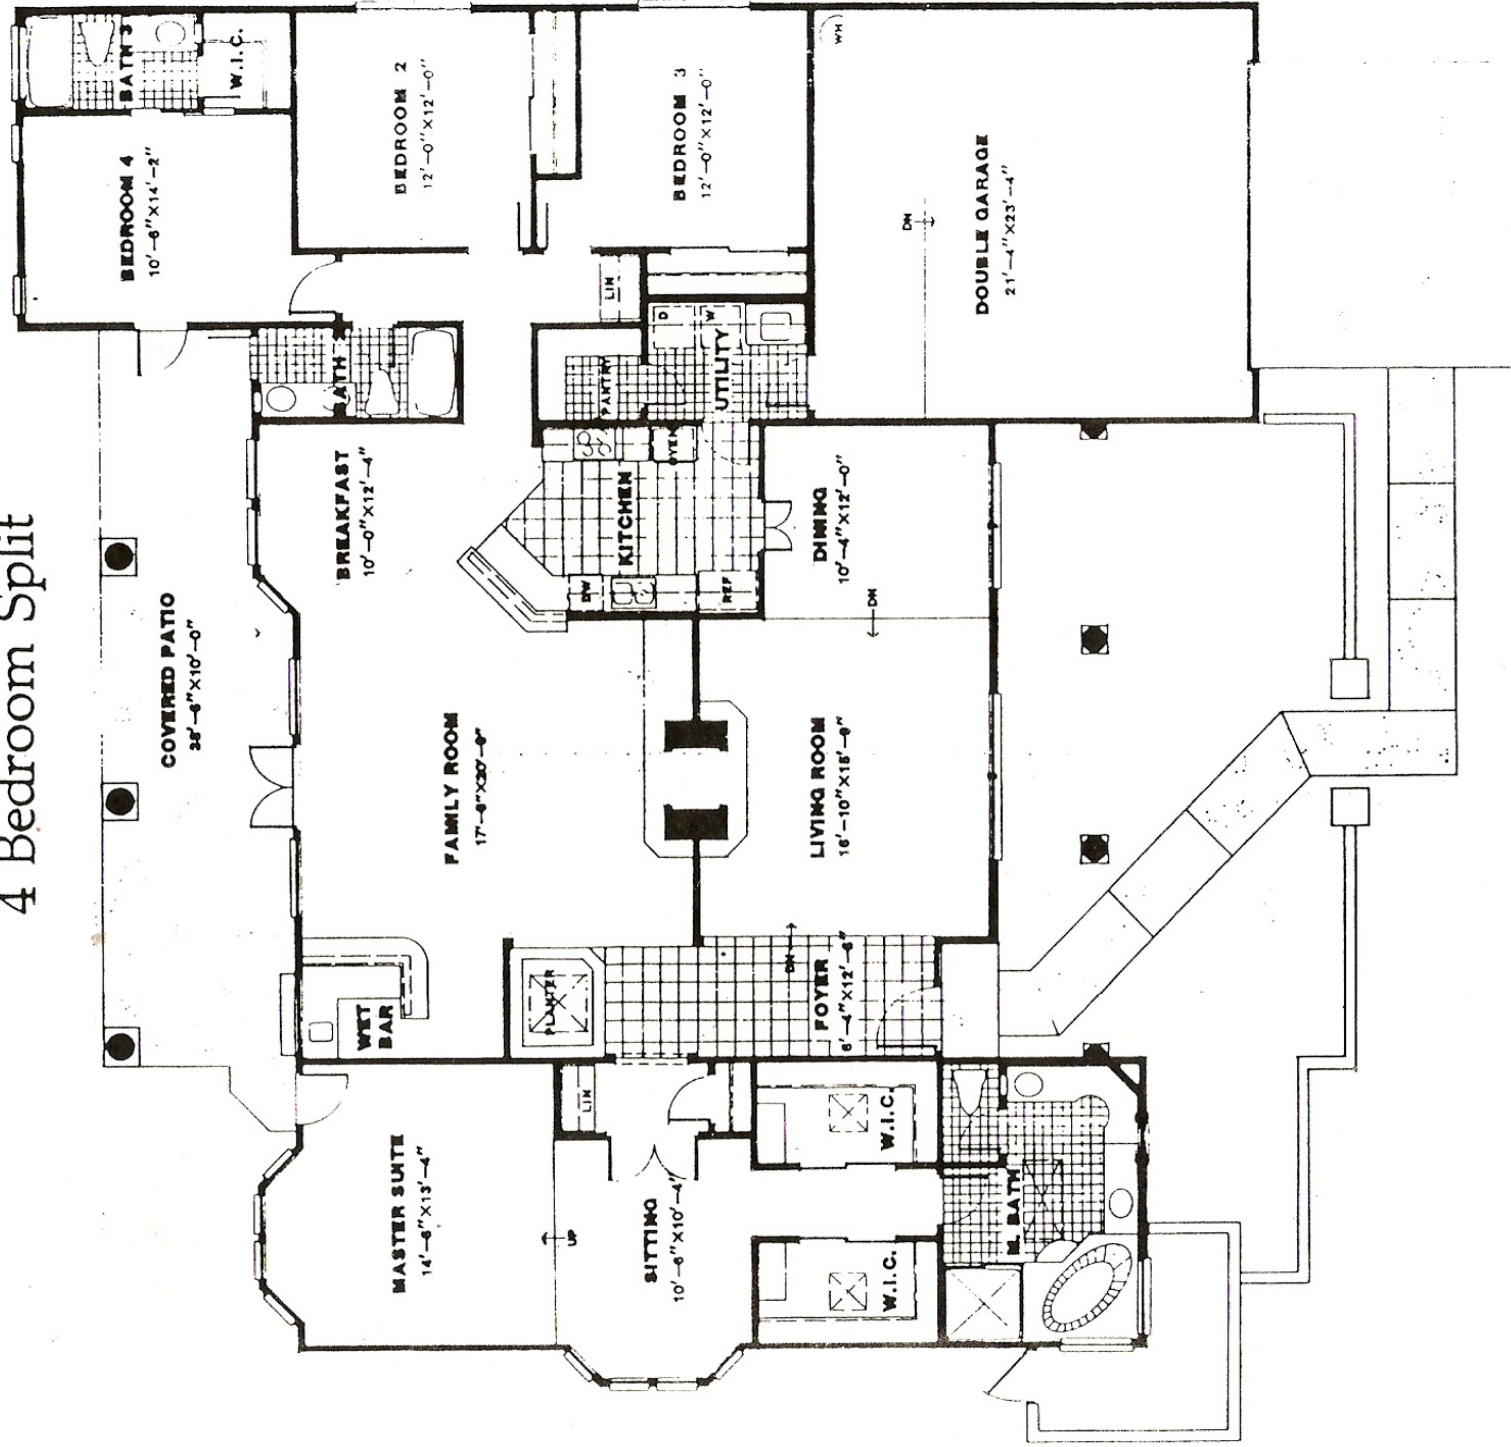

## CASA RICA

Plan 400  
4 Bedroom Split

Casa Rica 400 — 2797 Approx. Sq. Feet.