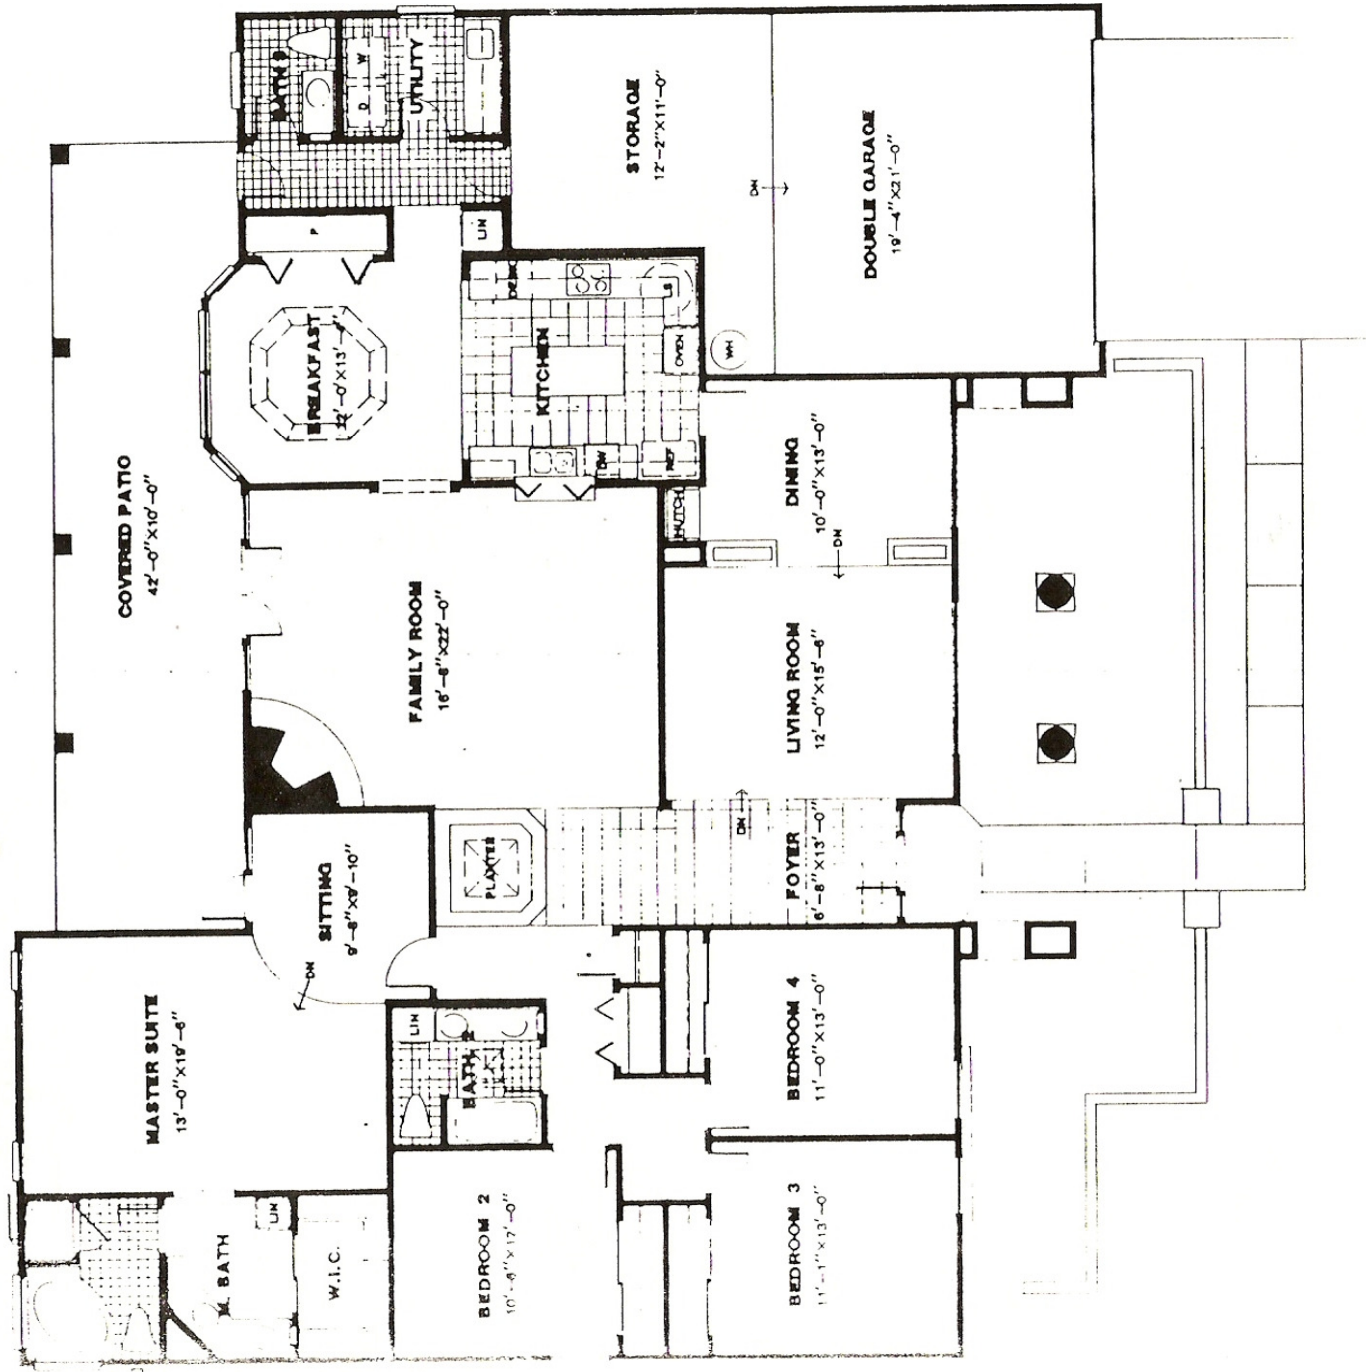

AT McCORMICK RANCH

HACIENDA

Plan 600
4 Bedroom

Hacienda 600 — 2676 Approx. Sq. Feet.

Due to Key West's ongoing program of housing research and due to the continual possibility of material shortages, there may be existing or future changes made in the building products, materials, methods or designs used in our homes which are not reflected in our models. Such modifications as well as price changes, may be made without notice. Therefore, please consult