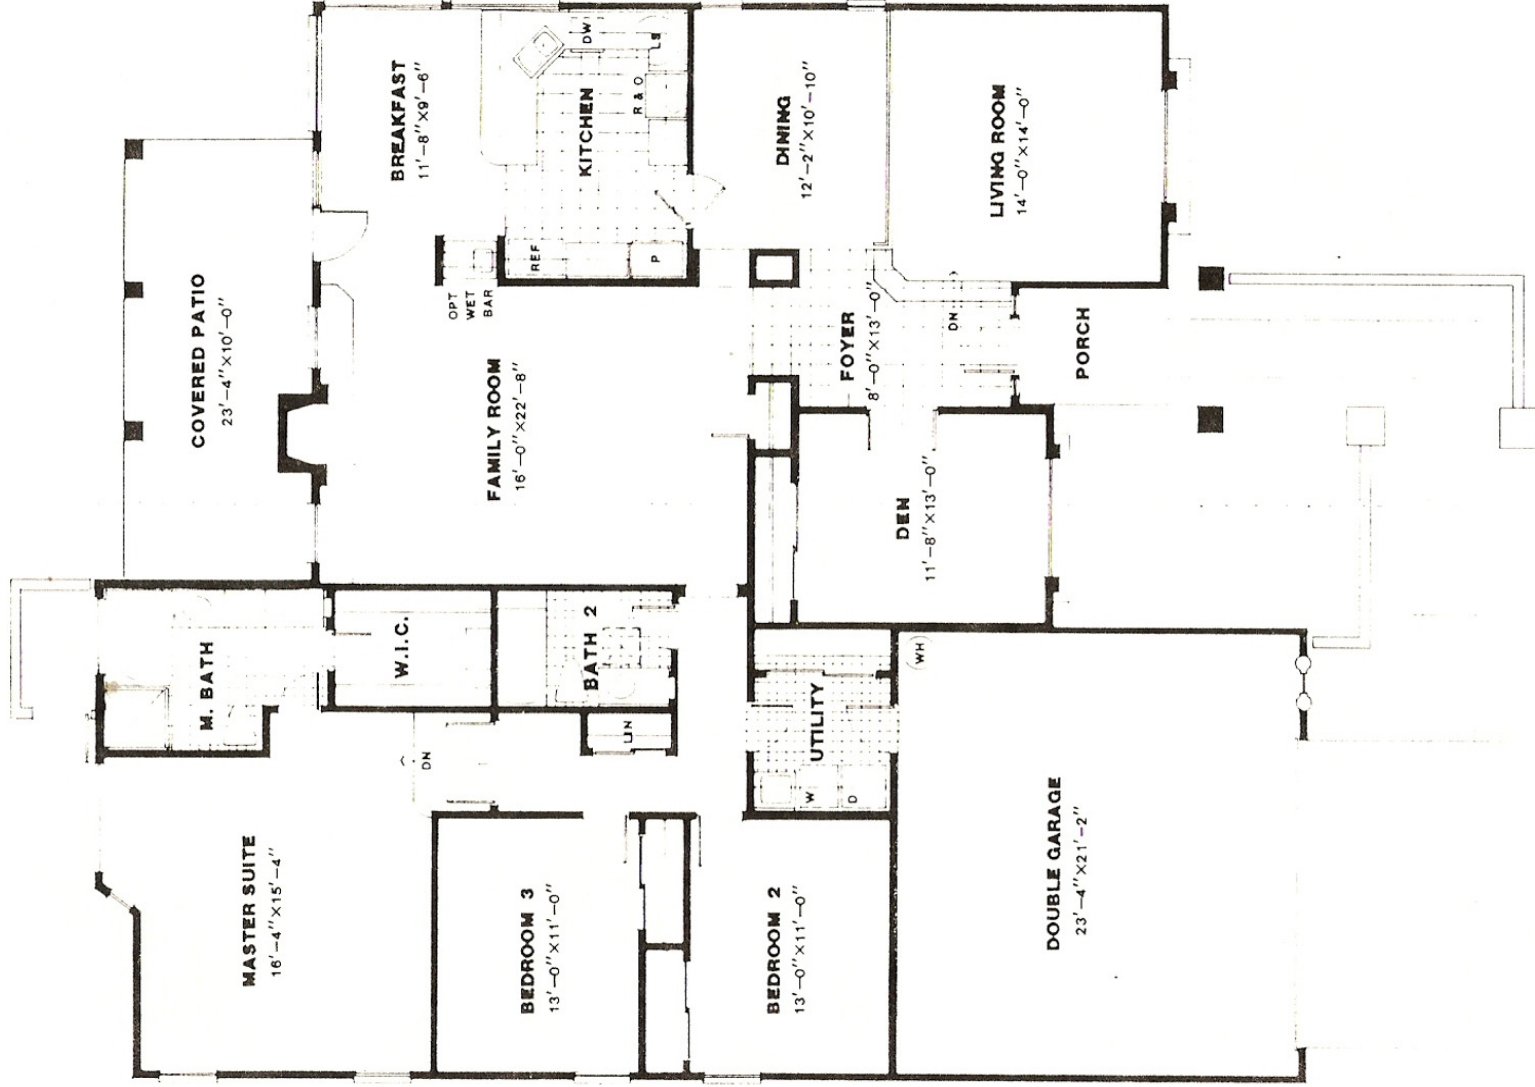

AT MCCORMICK RANCH

POSADA

Plan 150

3 Bedroom-Den or 4 Bedroom

Posada 150 — 2381 Approx. Sq. Feet.