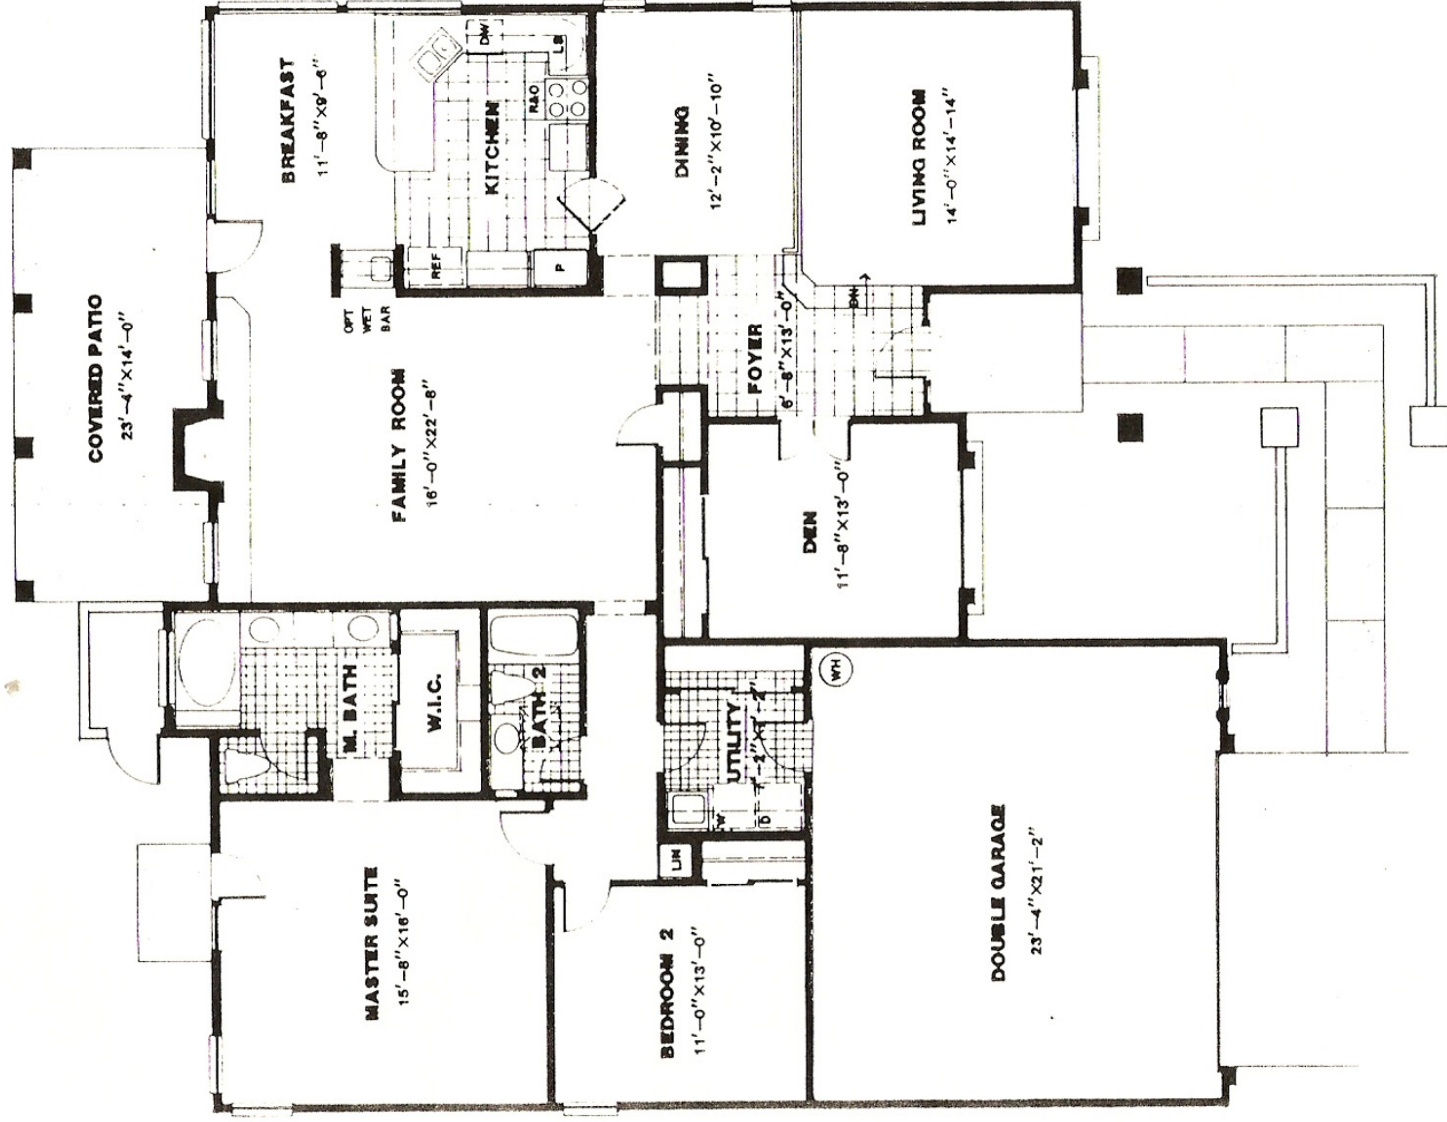

AT McCORMICK RANCH

POSADA

Plan 100
2 Bedroom-Den or 3 Bedroom

Posada 100 - 2145 Approx. Sq. Feet.

Due to Key West's ongoing program of housing research and due to the continual possibility of material shortages, there may be existing or future changes made in the building products, materials, methods or designs used in our homes which are not