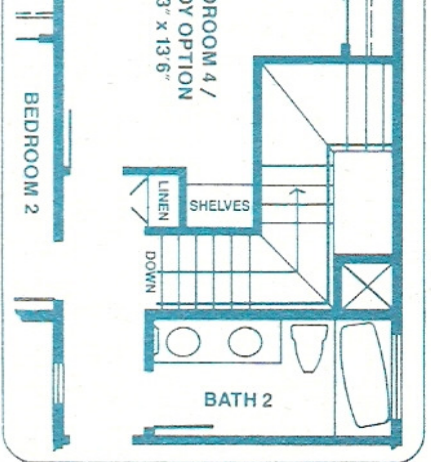

JUNO

MERIDIAN ON MCCORMICK RANCH

7750 EAST MCCORMICK PARKWAY
SCOTTSDALE, ARIZONA 85258 602•483•6799