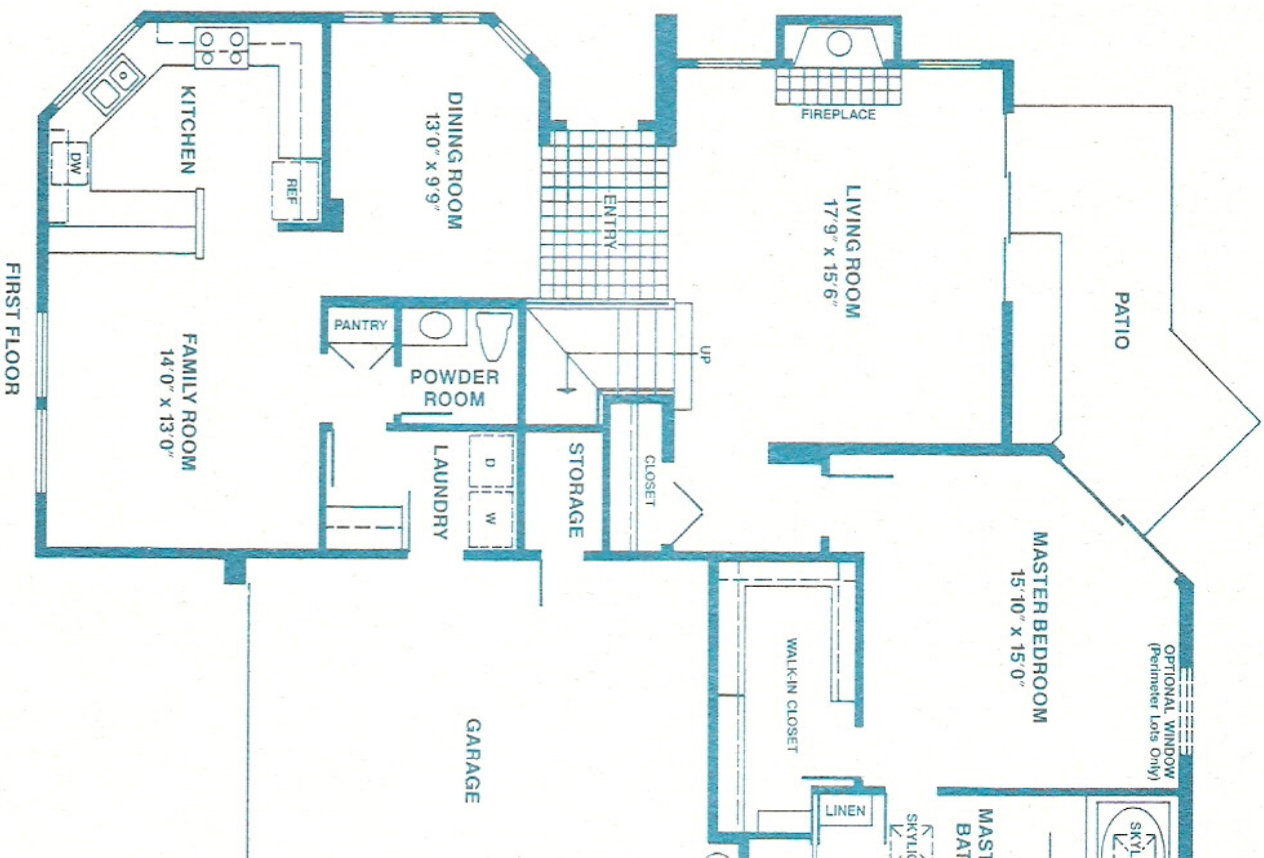

JUNO

MERIDIAN ON MCCORMICK RANCH

7750 EAST MCCORMICK PARKWAY
SCOTTSDALE, ARIZONA 85258 602•483•6799