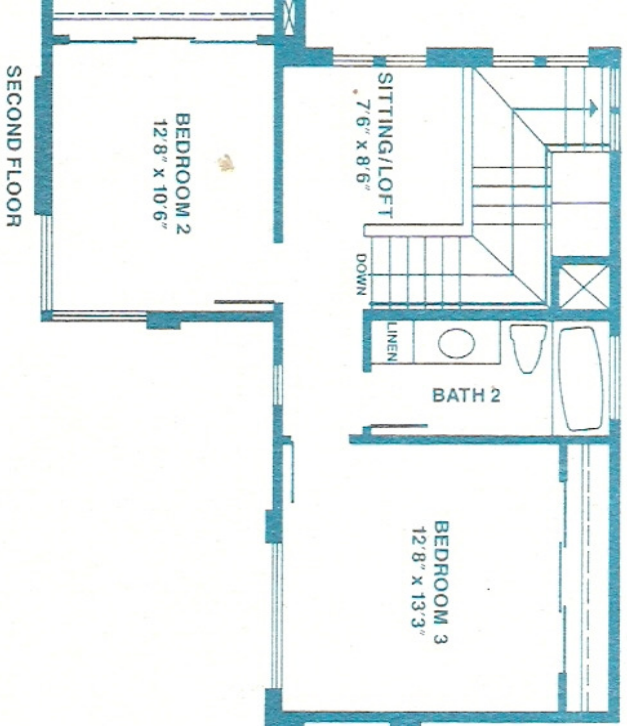

JUNO

MERIDIAN ON MCCORMICK RANCH

7750 EAST MCCORMICK PARKWAY
SCOTTSDALE, ARIZONA 85258 602•483•6799