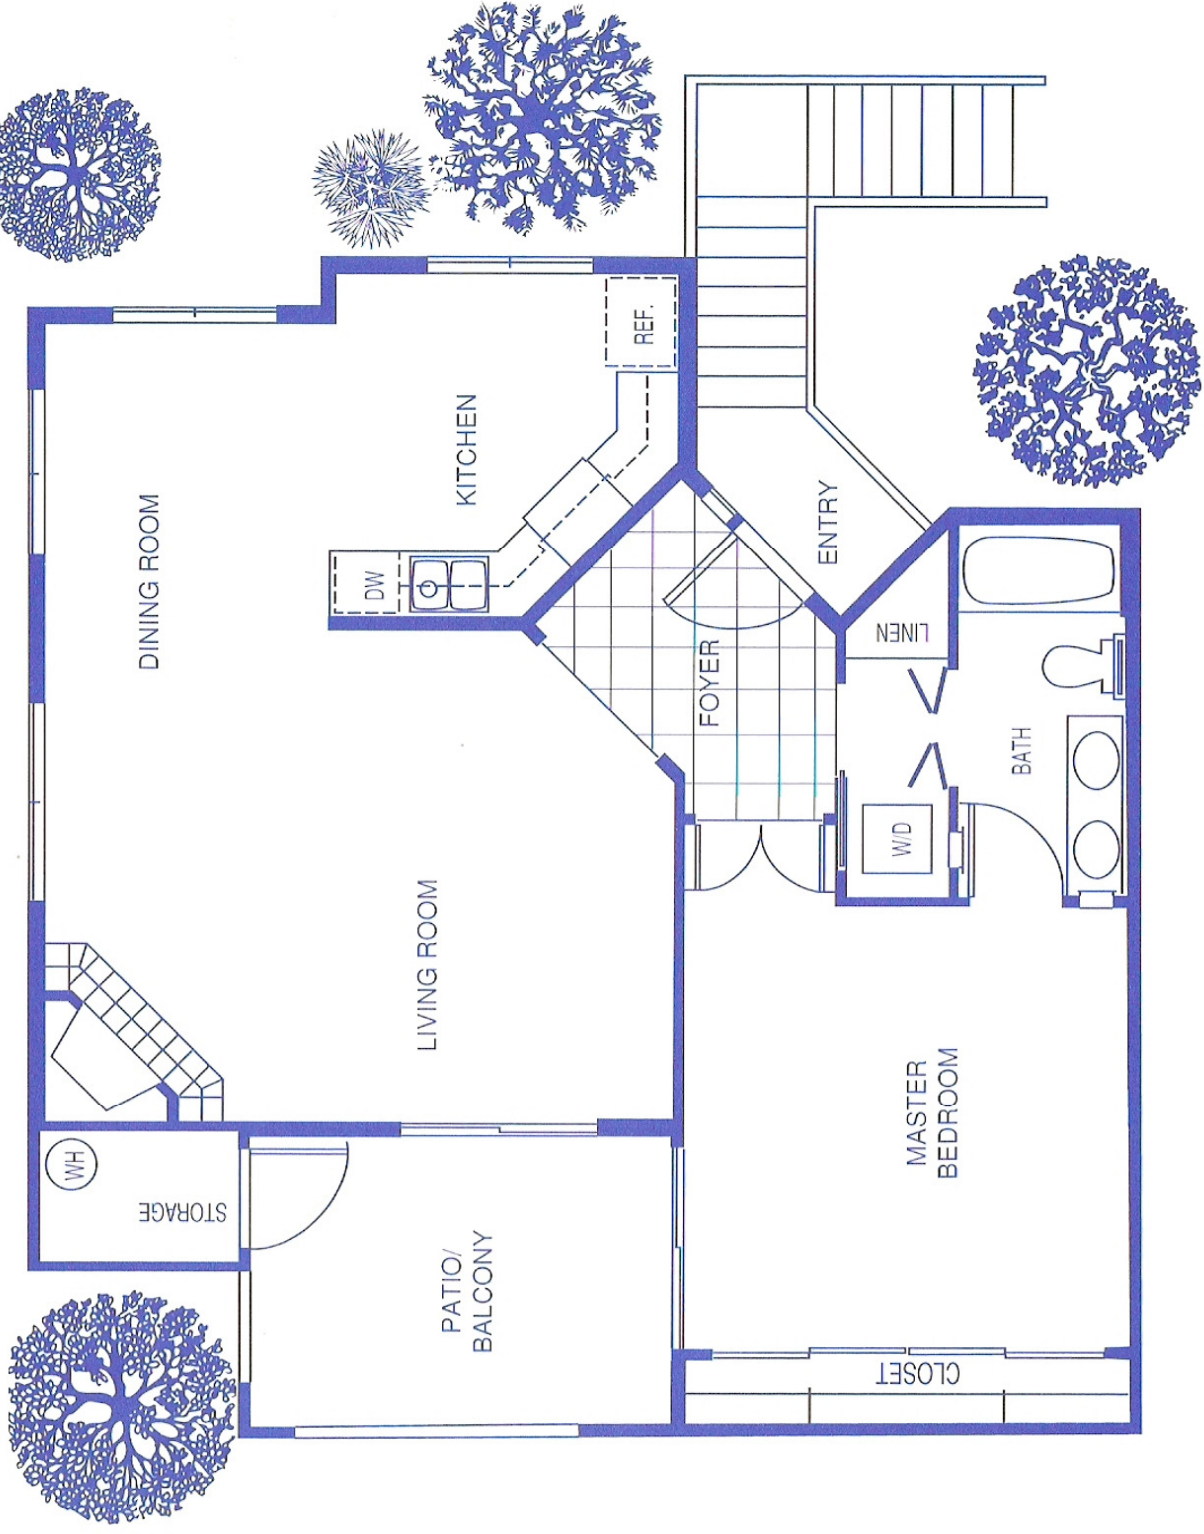

Plan A

AURORA

1 Bedroom, 1 Bath
896 square feet

STARFIRE AT THE VILLAGES

NOTES: