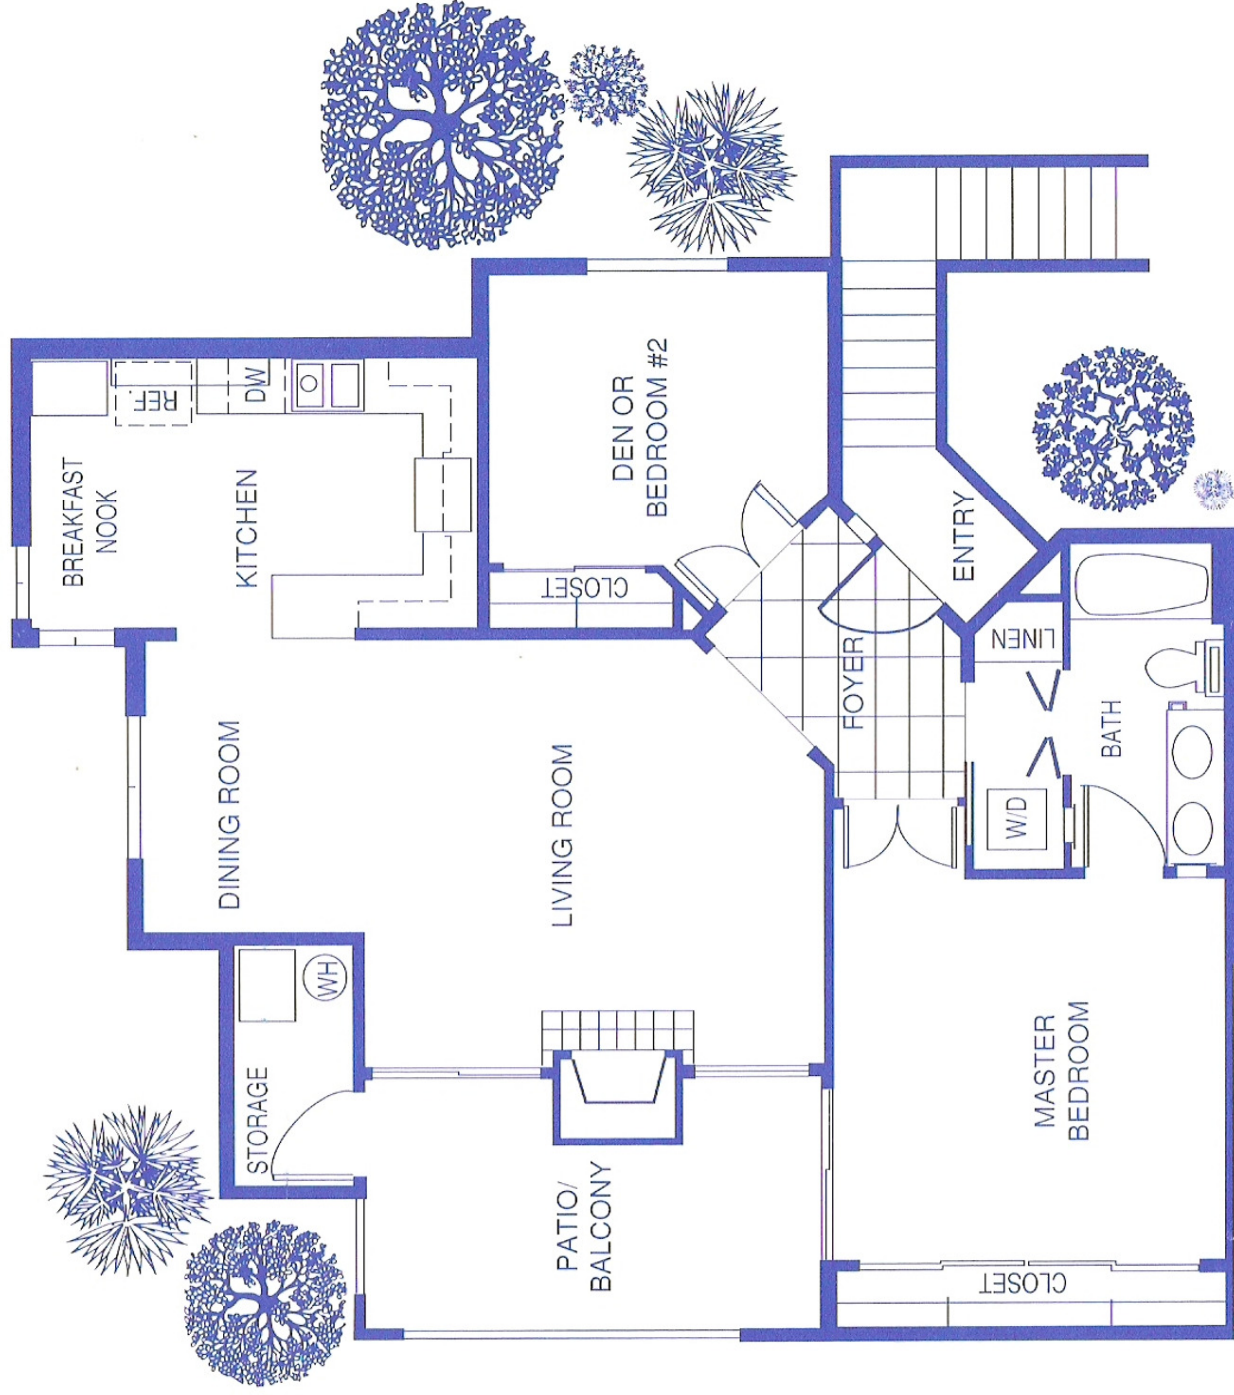

Plan B

BELLA

1 Bedroom, 1 Bath, Den
1089 square feet

STARFIRE AT THE VILLAGES

NOTES: