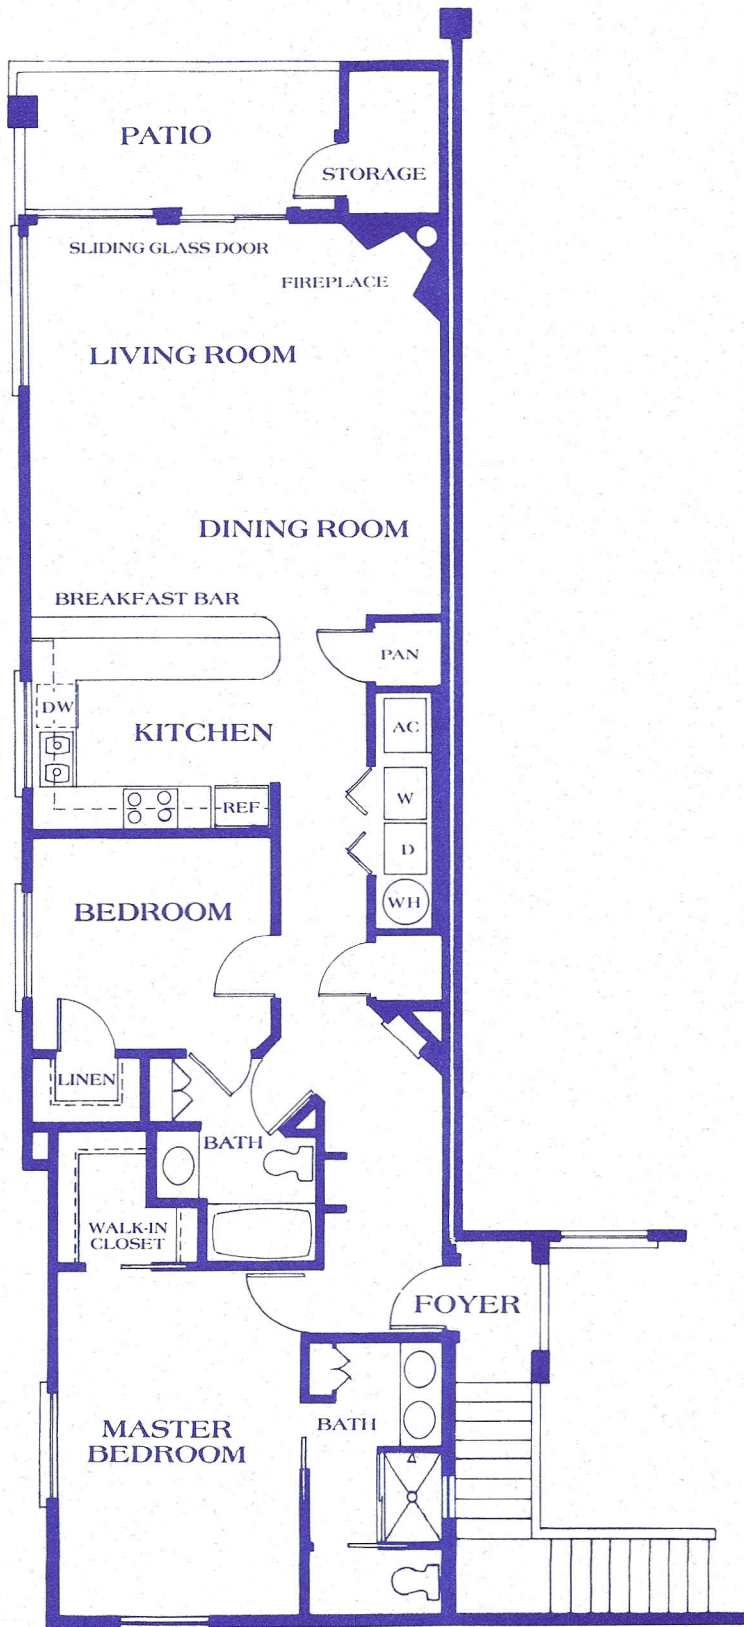

MOUNTAIN VIEW

3 Bedrooms, 2 Baths
1559 Square Feet

WINDOW AT BUILDING TYPE II ONLY

WINDOW AT BUILDING TYPE I ONLY

Sketches represent an artist's conception of architectural plans. In our constant effort to improve this development, we reserve the right to modify floor plans, features and design.

LAKESHORE II

Two Bedroom, 2 Bath
1285 Square Feet

Sketches represent an artist's conception of architectural plans. In our constant effort to improve this development, we reserve the right to modify floor plans, features and design.

LAKESHORE

2 Bedrooms, 2 Baths
1171 Square Feet

REAR OF LAKESHORE UNIT AT BUILDING TYPE II ONLY

LAKESHORE UNIT
AT BUILDING TYPE III ONLY

Sketches represent an artist's conception of architectural plans. In our constant effort to improve this development, we reserve the right to modify floor plans, features and design.