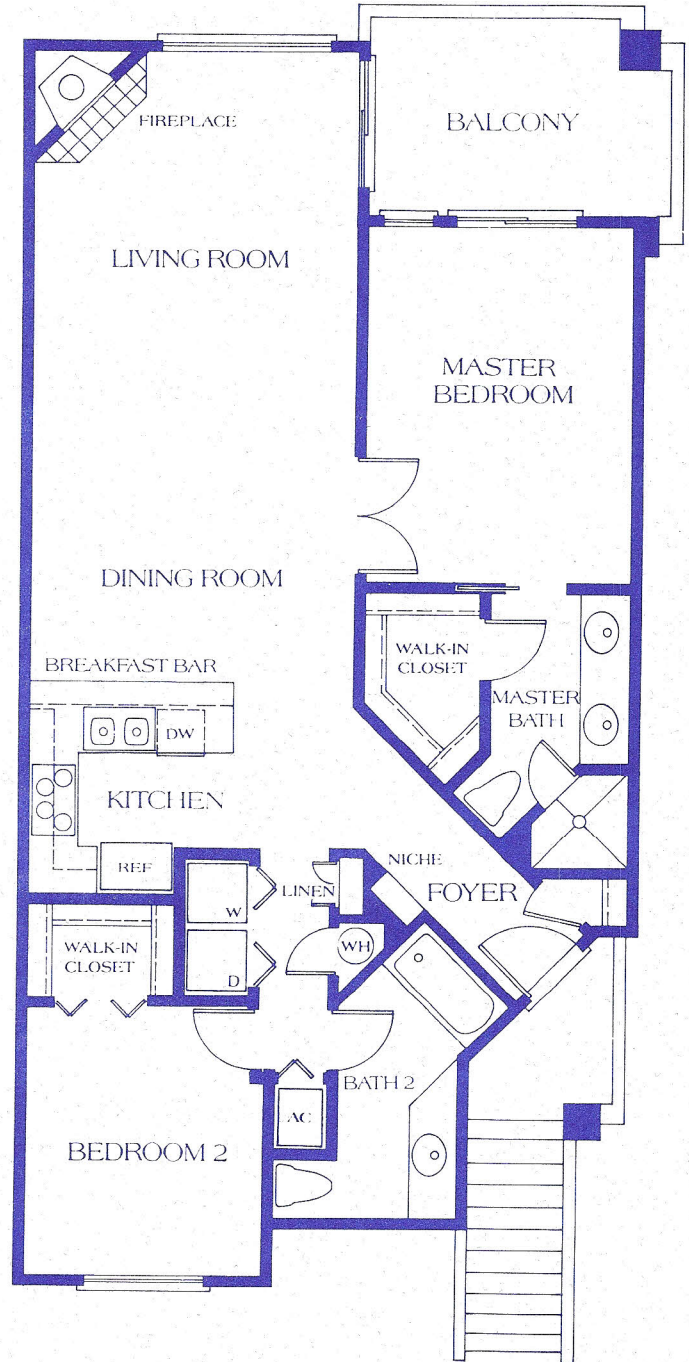

MOUNTAIN VIEW

3 Bedrooms, 2 Baths
1559 Square Feet

WINDOW AT BUILDING TYPE II ONLY

WINDOW AT BUILDING TYPE I ONLY

Sketches represent an artist's conception of architectural plans. In our constant effort to improve this development, we reserve the right to modify floor plans, features and design.

LAKESHORE II

Two Bedroom, 2 Bath
1285 Square Feet

Sketches represent an artist's conception of architectural plans. In our constant effort to improve this development, we reserve the right to modify floor plans, features and design.

LAKESHORE

2 Bedrooms, 2 Baths
1171 Square Feet

REAR OF LAKESHORE UNIT AT BUILDING TYPE II ONLY

LAKESHORE UNIT
AT BUILDING TYPE III ONLY

Sketches represent an artist's conception of architectural plans. In our constant effort to improve this development, we reserve the right to modify floor plans, features and design.