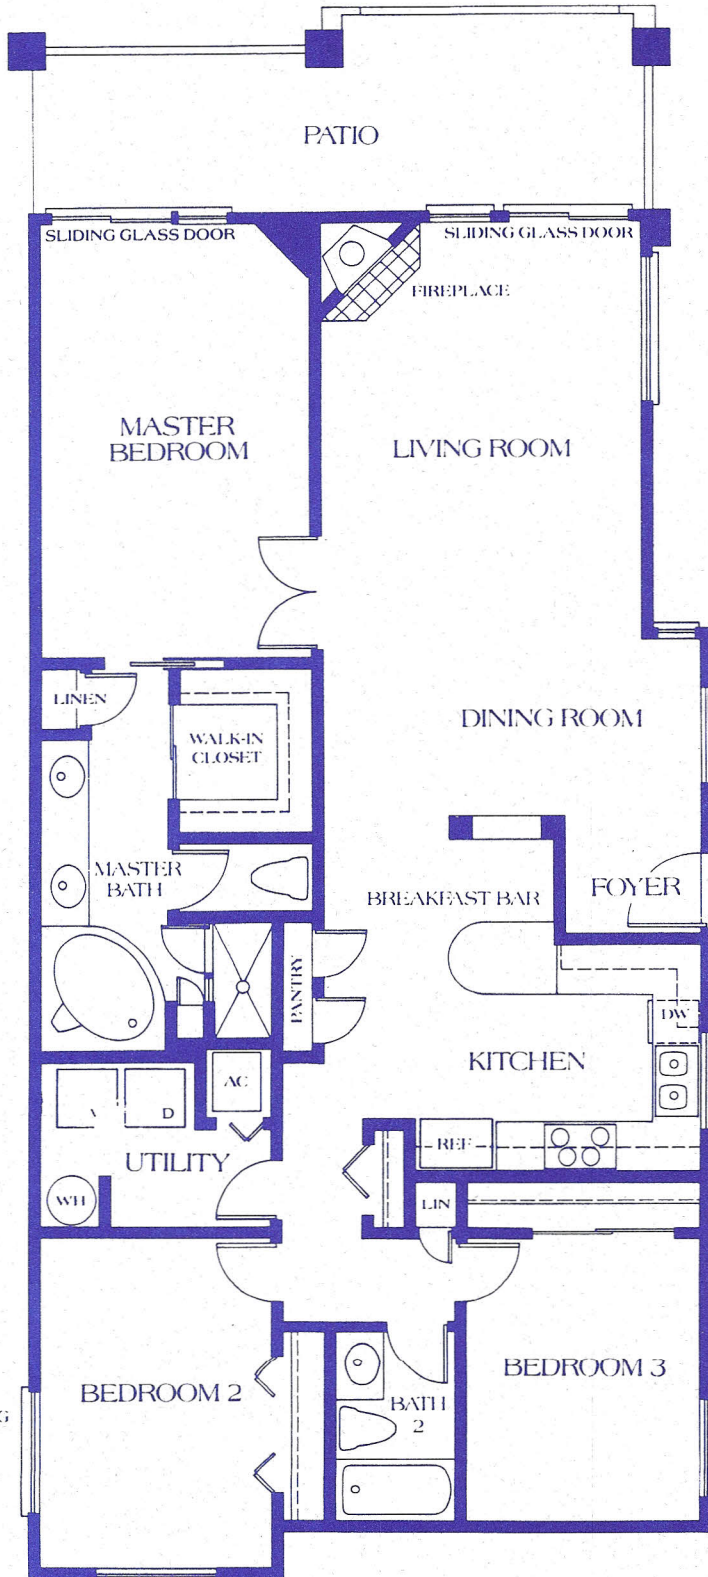

MOUNTAIN VIEW

3 Bedrooms, 2 Baths
1559 Square Feet

WINDOW AT BUILDING TYPE II ONLY

WINDOW AT BUILDING TYPE I ONLY

Sketches represent an artist's conception of architectural plans. In our constant effort to improve this development, we reserve the right to modify floor plans, features and design.

LAKESHORE II

Two Bedroom, 2 Bath
1285 Square Feet

Sketches represent an artist's conception of architectural plans. In our constant effort to improve this development, we reserve the right to modify floor plans, features and design.

LAKESHORE

2 Bedrooms, 2 Baths
1171 Square Feet

REAR OF LAKESHORE UNIT AT BUILDING TYPE II ONLY

LAKESHORE UNIT
AT BUILDING TYPE III ONLY

Sketches represent an artist's conception of architectural plans. In our constant effort to improve this development, we reserve the right to modify floor plans, features and design.