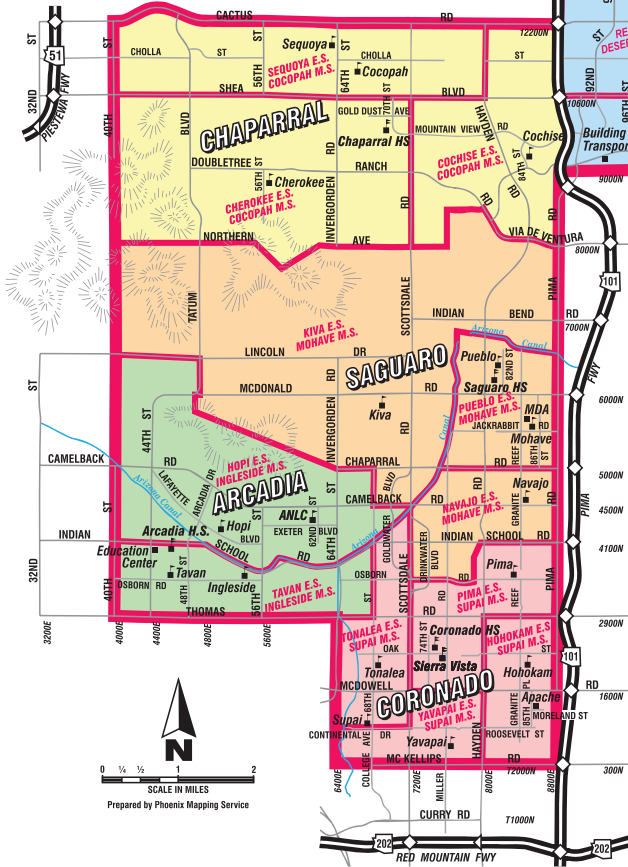

# SCHOOL DISTRICT MAP

The Scottsdale school community inspires all students to be passionate learners and empowers them to fulfill their dreams.

**EDUCATION CENTER**  
 3811 N. 44th Street  
 Phoenix 85018  
 (Located in Arcadia Complex)  
[www.susd.org](http://www.susd.org)  
 480-484-6100

MAP LEGEND	
<span style="display:inline-block; width:15px; height:15px; background-color:#90EE90; border:1px solid black;"></span> Arcadia HS Attendance Area	<span style="display:inline-block; width:10px; height:10px; background-color:#FFD700; border:1px solid black;"></span> High Schools
<span style="display:inline-block; width:15px; height:15px; background-color:#FFFF00; border:1px solid black;"></span> Chaparral HS Attendance Area	<span style="display:inline-block; width:10px; height:10px; background-color:#FFD700; border:1px solid black;"></span> Middle or Elementary Schools
<span style="display:inline-block; width:15px; height:15px; background-color:#FFDAB9; border:1px solid black;"></span> Coronado HS Attendance Area	<span style="display:inline-block; width:10px; height:10px; background-color:#FFDAB9; border:1px solid black;"></span> District Buildings
<span style="display:inline-block; width:15px; height:15px; background-color:#ADD8E6; border:1px solid black;"></span> Desert Mountain HS Attendance Area	<span style="display:inline-block; width:10px; height:10px; background-color:#ADD8E6; border:1px solid black;"></span> District Boundary
<span style="display:inline-block; width:15px; height:15px; background-color:#FFDAB9; border:1px solid black;"></span> Saguaro HS Attendance Area	<span style="display:inline-block; width:10px; height:10px; background-color:#FFDAB9; border:1px solid black;"></span> Elementary School Boundary