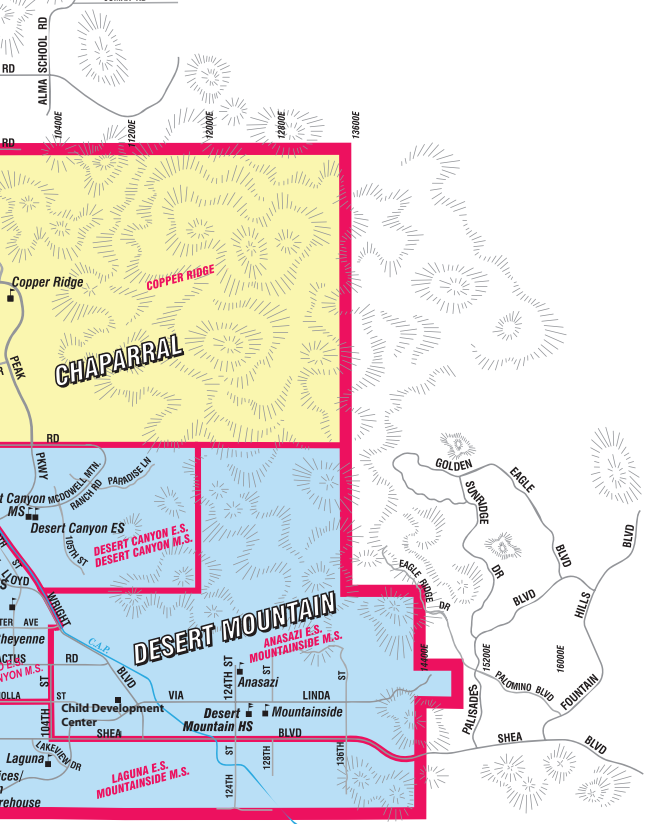

# SCHOOL DISTRICT MAP

The Scottsdale school community inspires all students to be passionate learners and empowers them to fulfill their dreams.

**EDUCATION CENTER**  
 3811 N. 44th Street  
 Phoenix 85018  
 (Located in Arcadia Complex)  
[www.susd.org](http://www.susd.org)  
 480-484-6100

Revised April 2009

<b>MOHAVE DISTRICT ANNEX (MDA)</b> 8505 E. Valley View Road Scottsdale 85250-6768 (Located in Saguaro Complex)	<b>BUILDING SERVICES/TRANSPORTATION</b> 9288 E. San Salvador Scottsdale 85258 (Located in Desert Mountain Complex)
<b>APACHE FACILITY</b> 1201 N. 85th Place Scottsdale 85257 (Located in Coronado Complex)	<b>WAREHOUSE/FOOD SERVICES</b> 9313 N. 95th Way Scottsdale 85258 (Located in Desert Mountain Complex)
<b>CHILD DEVELOPMENT CENTER</b> 11130 E. Cholla Street Scottsdale 85259 (Located in the Desert Mountain Complex)	