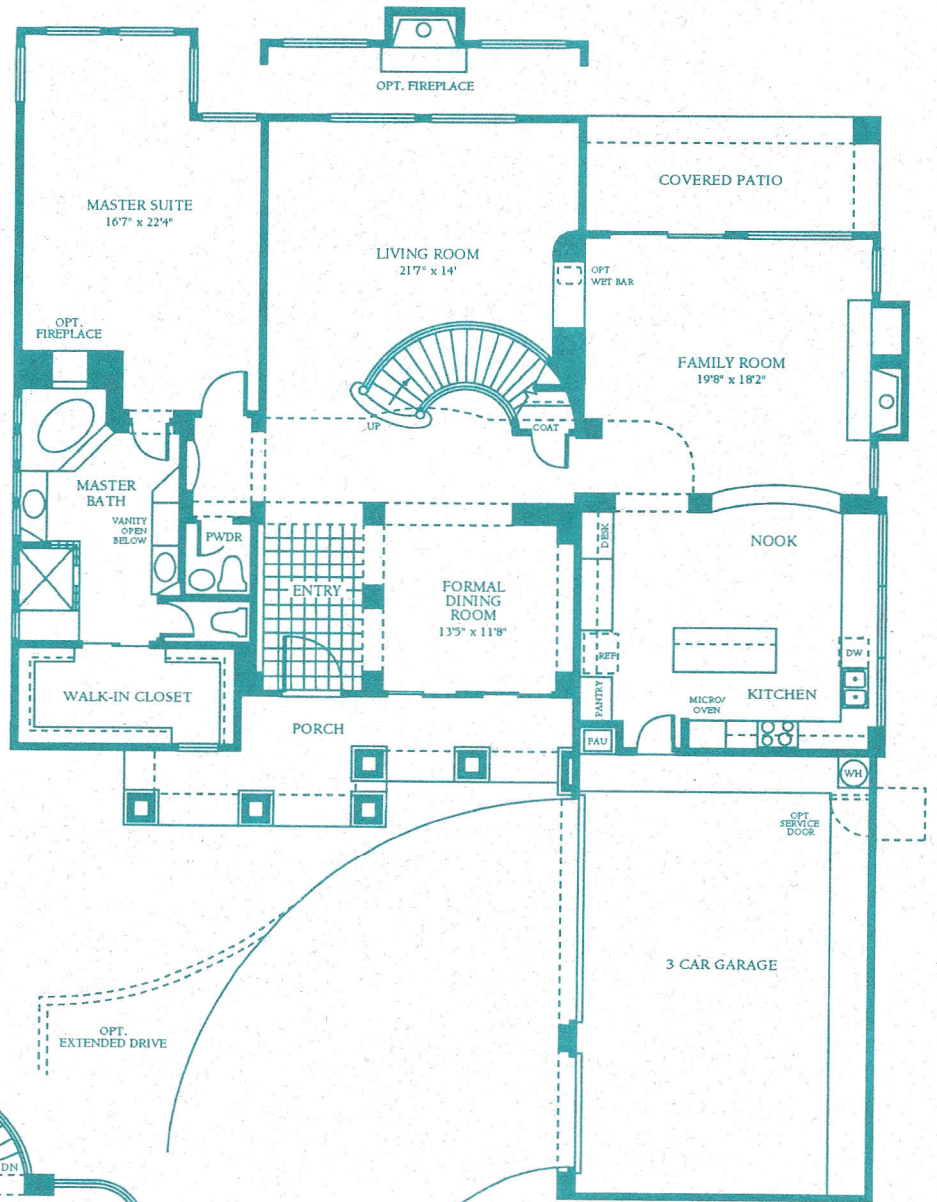

Estate Home Series

PRELIMINARY

Ridge – Plan 934

Two Story ♦ 4 Bedroom
 Bonus Room/Master Bedroom Down ♦ 3 1/2 Bath
 Side Entry, 3 Car Garage
 Approximately 3825 Square Feet Livable

CAMELOT VERMILLION CLIFFS

BY CAMELOT HOMES

First Floor

Second Floor