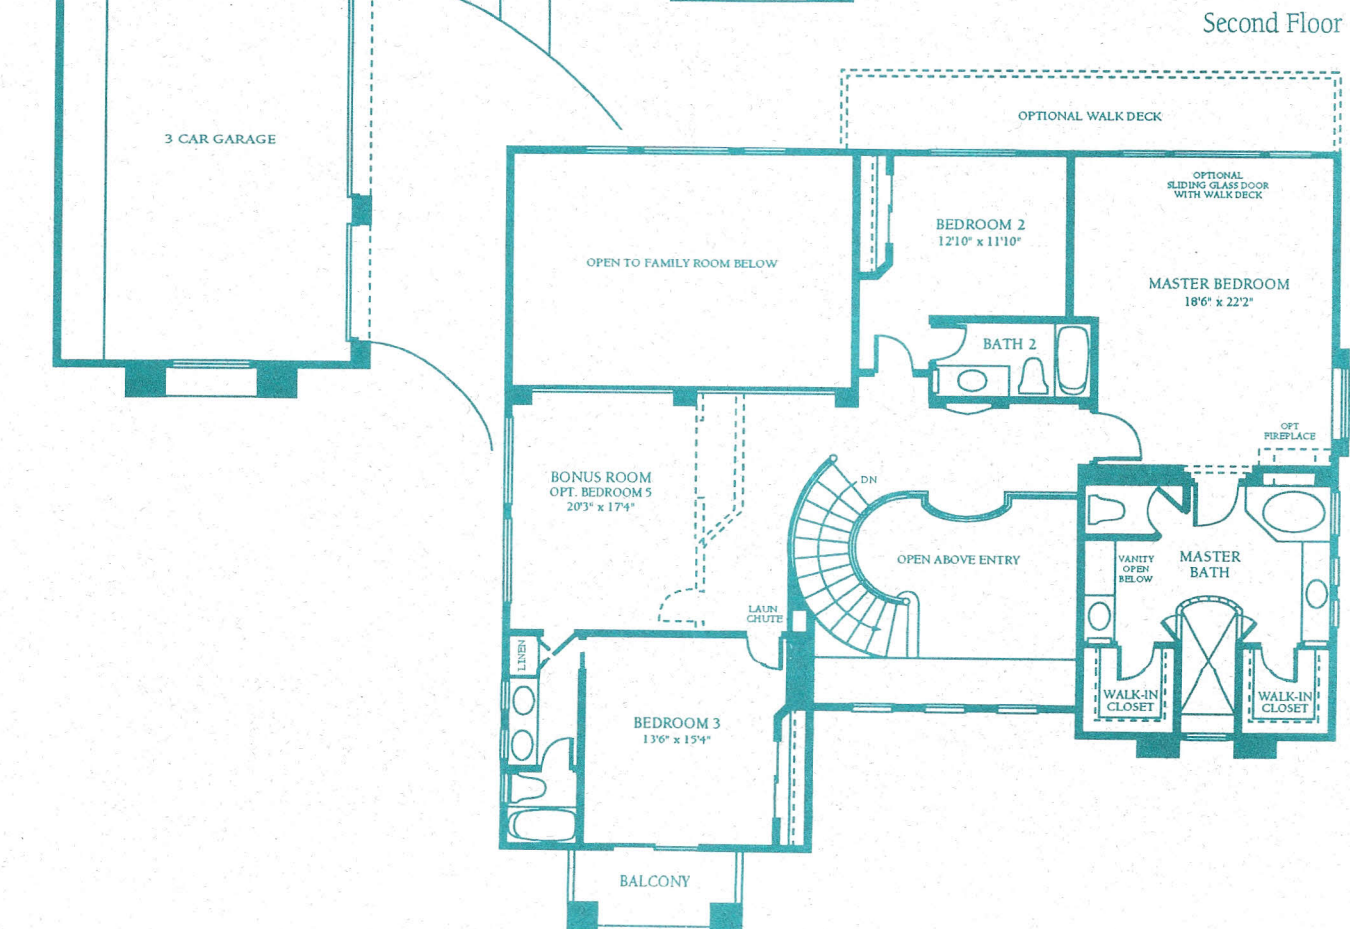

## Summit – Plan 933

Two Story ♦ 4 Bedroom

Bonus Room/Master Bedroom Up ♦ 3 1/2 Bath

Side Entry, 3 Car Garage

Approximately 3931 Square Feet Livable

# CAMELOT VERMILLION CLIFFS

BY CAMELOT HOMES

First Floor

Second Floor