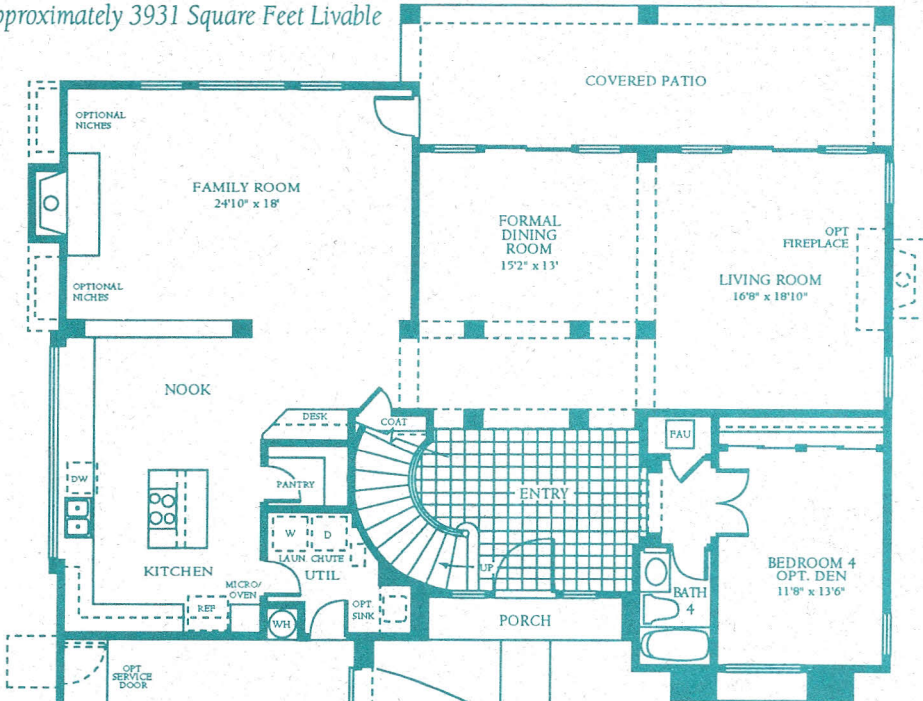

## Summit – Plan 933

Two Story ♦ 4 Bedroom

Bonus Room/Master Bedroom Up ♦ 3 1/2 Bath

Side Entry, 3 Car Garage

Approximately 3931 Square Feet Livable

# CAMELOT VERMILLION CLIFFS

BY CAMELOT HOMES

First Floor

Second Floor